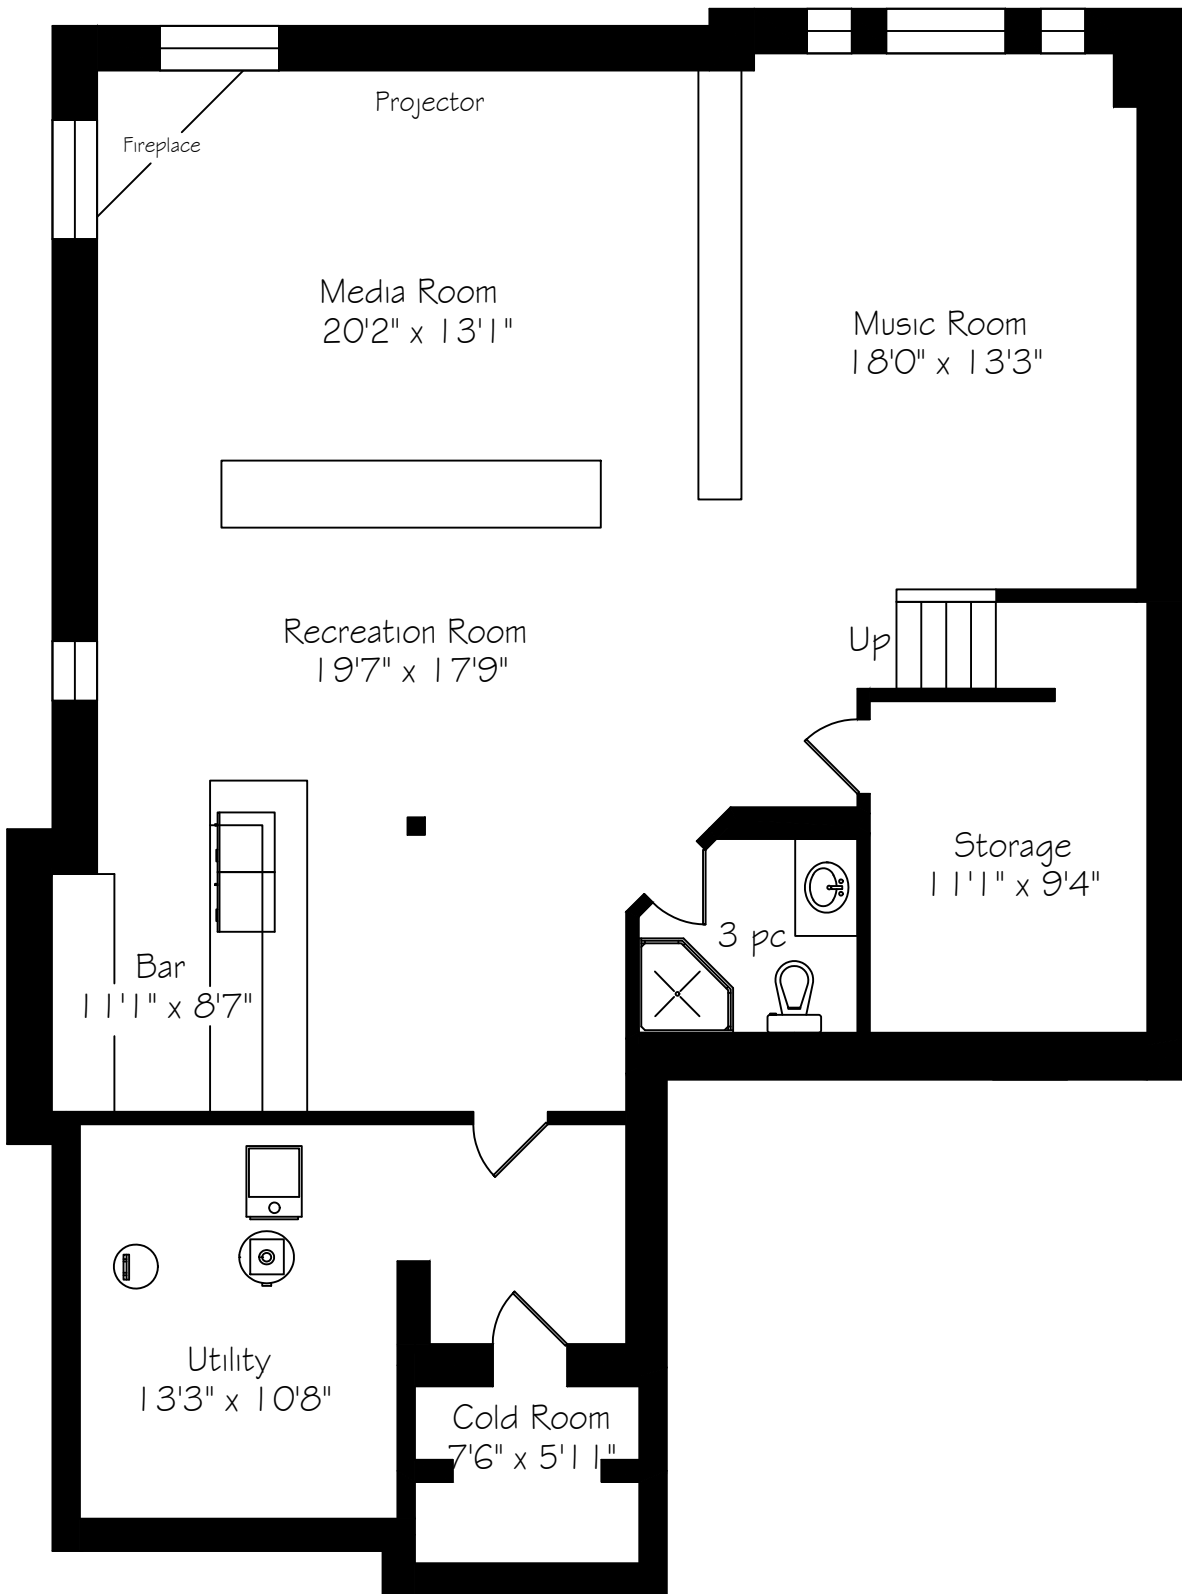

1392 Clearwater Crescent

Main Floor
1658 Square Feet
+ 400 Garage

1392 Clearwater Crescent

Second Floor
1530 Square Feet

Measurements and Calculations are approximate
To be used as guidelines only
www.measuredup.ca

1392 Clearwater Crescent

Lower Level
1704 Square Feet

Measurements and Calculations are approximate
To be used as guidelines only
www.measuredup.ca