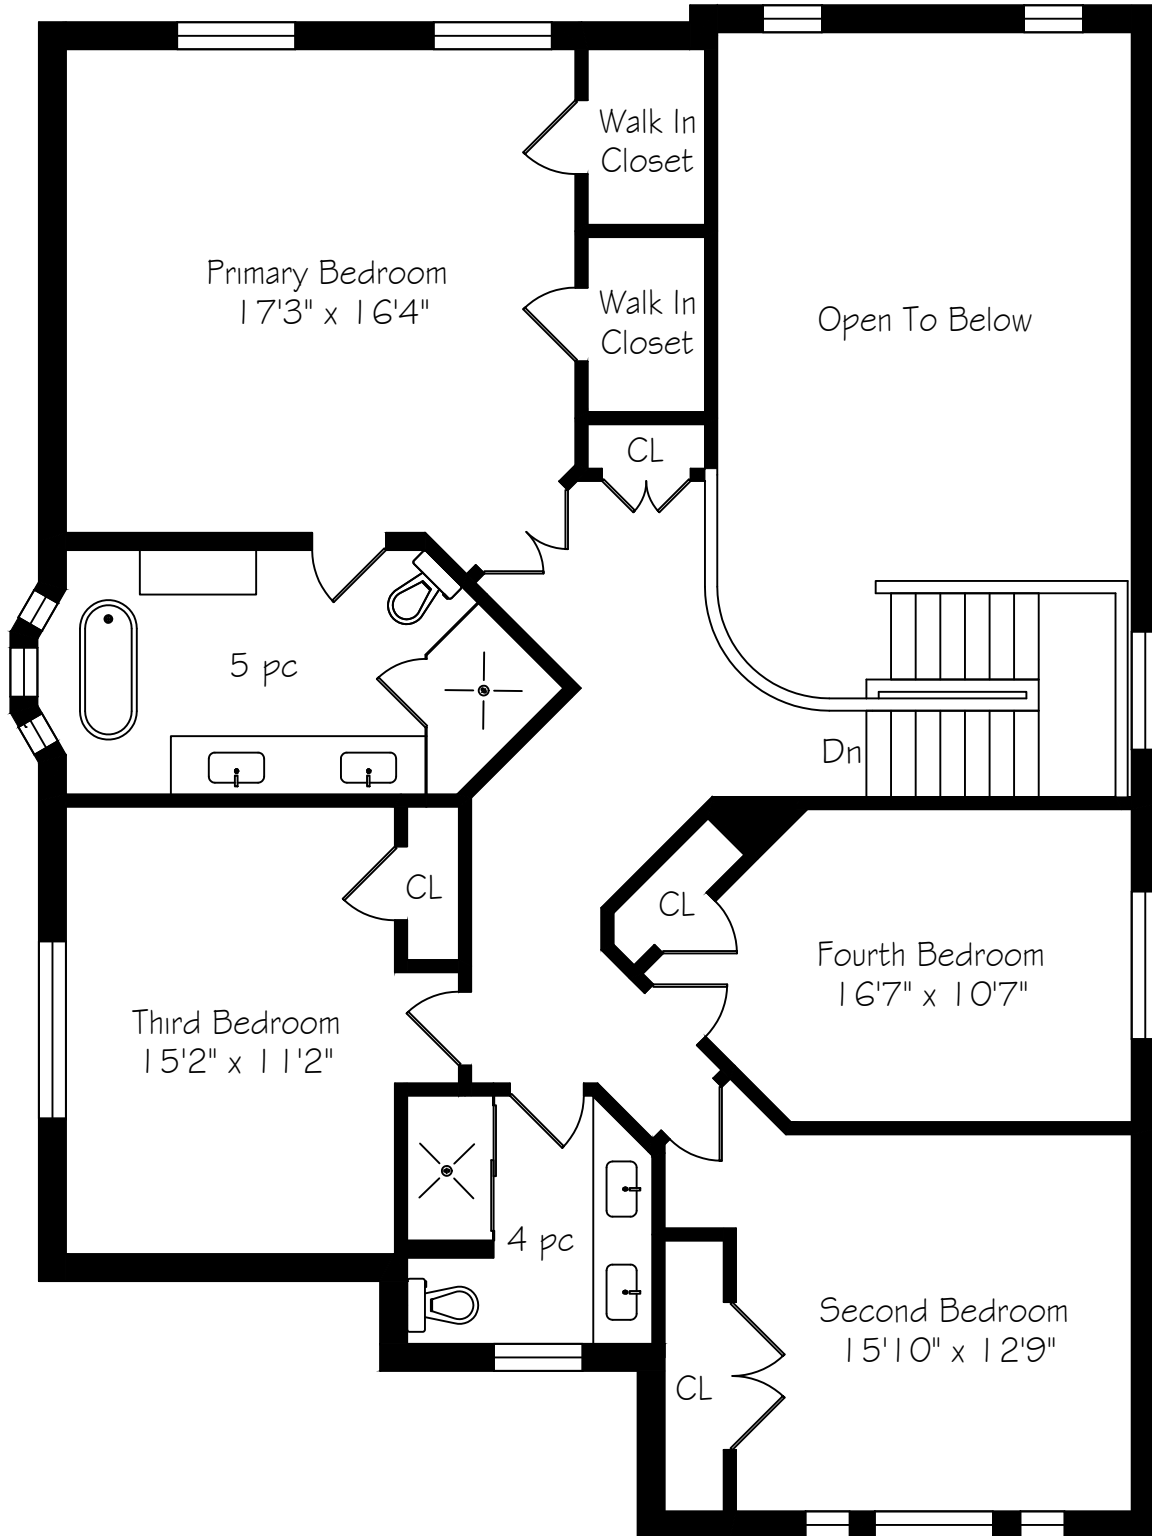

1392 Clearwater Crescent

Main Floor
1658 Square Feet
+ 400 Garage

1392 Clearwater Crescent

Second Floor
1530 Square Feet

Measurements and Calculations are approximate
To be used as guidelines only
www.measuredup.ca

1392 Clearwater Crescent

Lower Level
1704 Square Feet

Measurements and Calculations are approximate
To be used as guidelines only
www.measuredup.ca