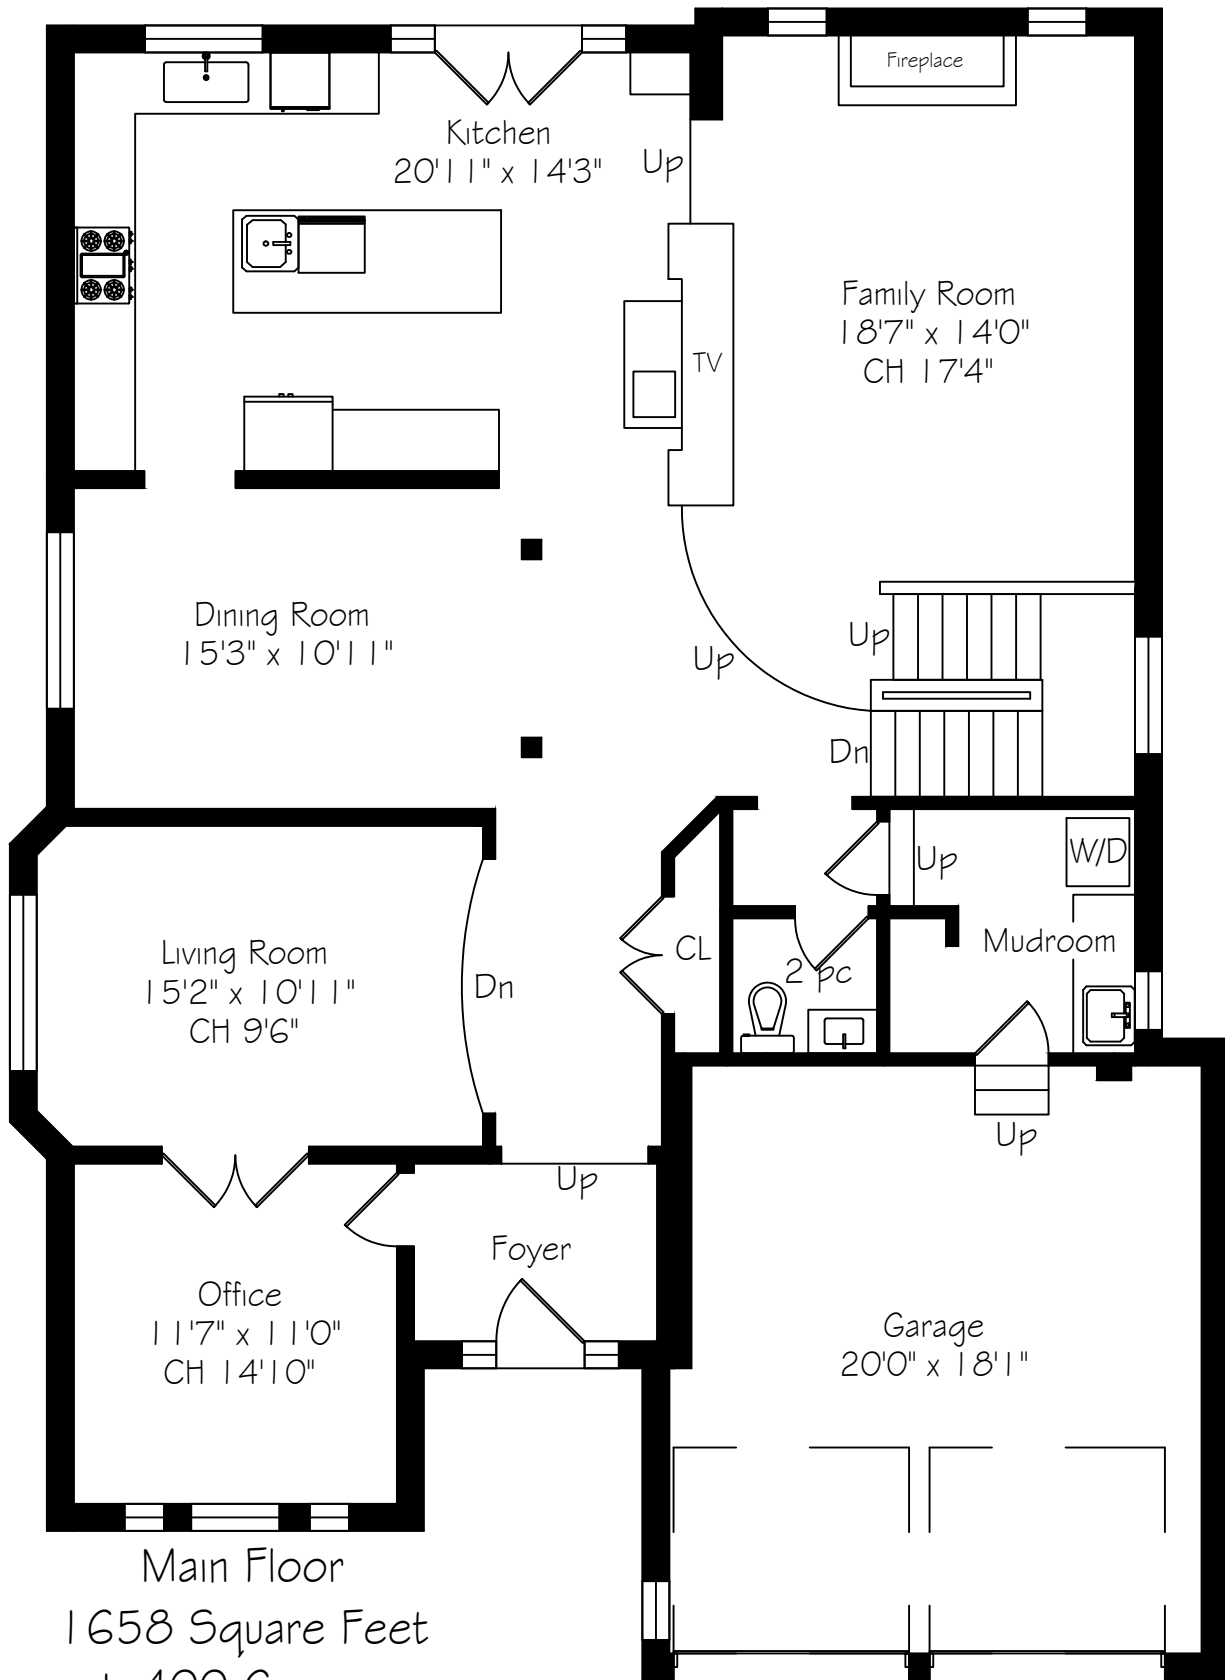

1392 Clearwater Crescent

Main Floor
1658 Square Feet
+ 400 Garage

1392 Clearwater Crescent

Second Floor
1530 Square Feet

Measurements and Calculations are approximate
To be used as guidelines only
www.measuredup.ca

1392 Clearwater Crescent

Lower Level
1704 Square Feet

Measurements and Calculations are approximate
To be used as guidelines only
www.measuredup.ca